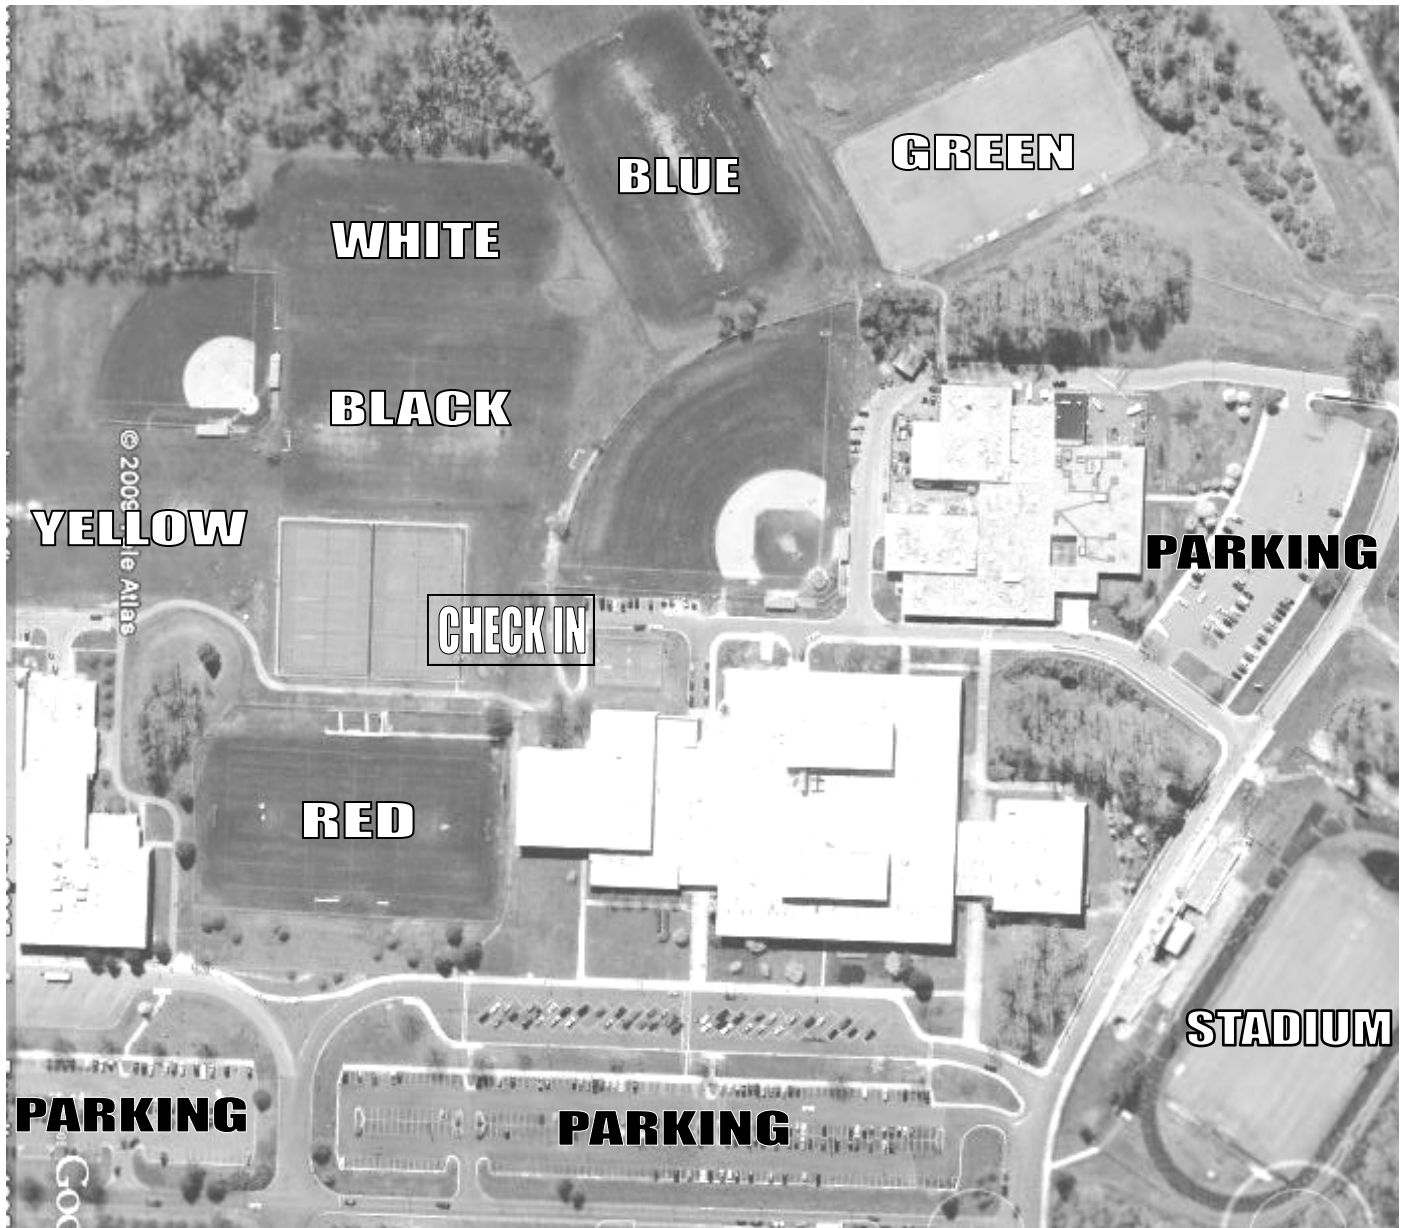

**TERP FALL CLASSIC**  
**SATURDAY and SUNDAY, November 19TH and 20TH, 2011**  
**South River High School**

**FIELD MAP**